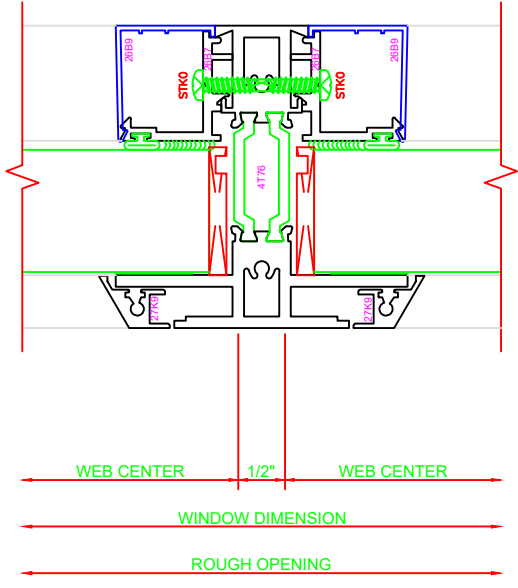

| | |
|-----|--------------|
| 400 | JAMB |
| | SERIES: 321G |
| | FIXED |

| | |
|-----|--------------|
| 701 | MUNTIN |
| | SERIES: 321G |
| | FIXED |

| | |
|-----|--------------|
| 100 | HEAD |
| | SERIES: 321G |
| | FIXED |

| | |
|-----|--------------|
| 700 | MUNTIN |
| | SERIES: 321G |
| | FIXED |

| | |
|-----|--------------|
| 200 | SILL |
| | SERIES: 321G |
| | FIXED |