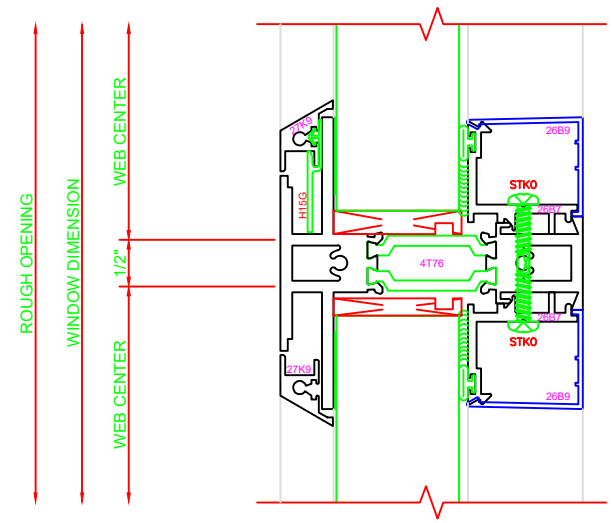

| | |
|-----|--------------|
| 400 | JAMB |
| | SERIES: 321G |
| | FIXED |

| | |
|-----|--------------|
| 701 | MUNTIN |
| | SERIES: 321G |
| | FIXED |

| | |
|-----|--------------|
| 100 | HEAD |
| | SERIES: 321G |
| | FIXED |

| | |
|-----|--------------|
| 700 | MUNTIN |
| | SERIES: 321G |
| | FIXED |

| | |
|-----|--------------|
| 200 | SILL |
| | SERIES: 321G |
| | FIXED |