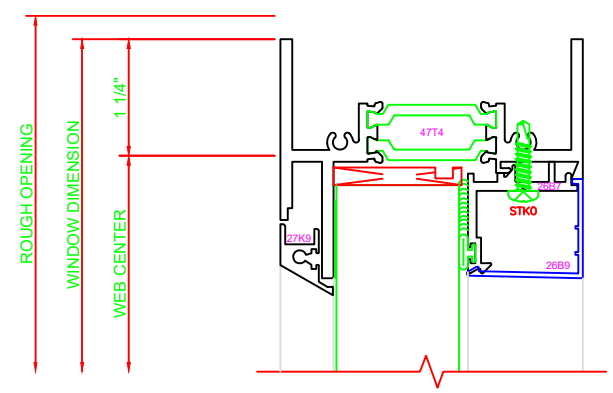

| | |
|-----|--------------|
| 400 | JAMB |
| | SERIES: 321G |
| | FIXED |

| | |
|-----|--------------|
| 701 | MUNTIN |
| | SERIES: 321G |
| | FIXED |

| | |
|-----|--------------|
| 100 | HEAD |
| | SERIES: 321G |
| | FIXED |

| | |
|-----|--------------|
| 700 | MUNTIN |
| | SERIES: 321G |
| | FIXED |

| | |
|-----|--------------|
| 200 | SILL |
| | SERIES: 321G |
| | FIXED |